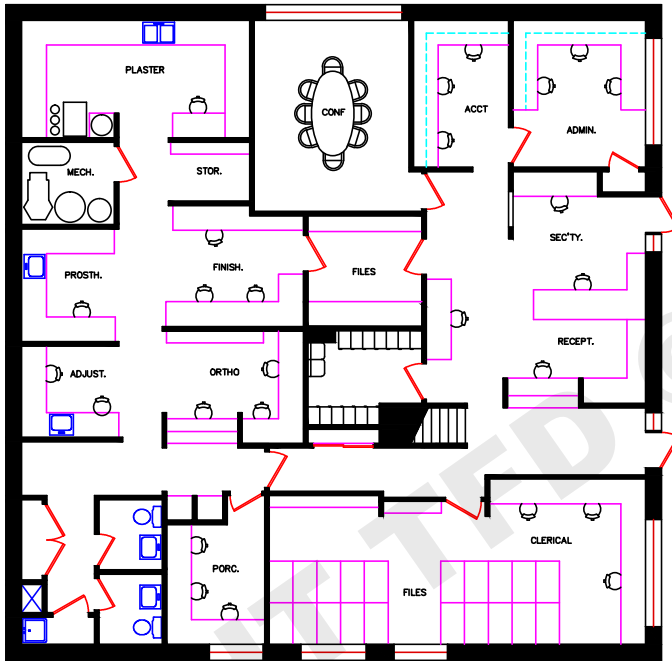

# GROUP

FULL LABORATORY - OUTBUILDING

SECOND FLOOR

FIRST FLOOR

13720 SQ.FT. TFD040331

TRUE FORM DESIGNS