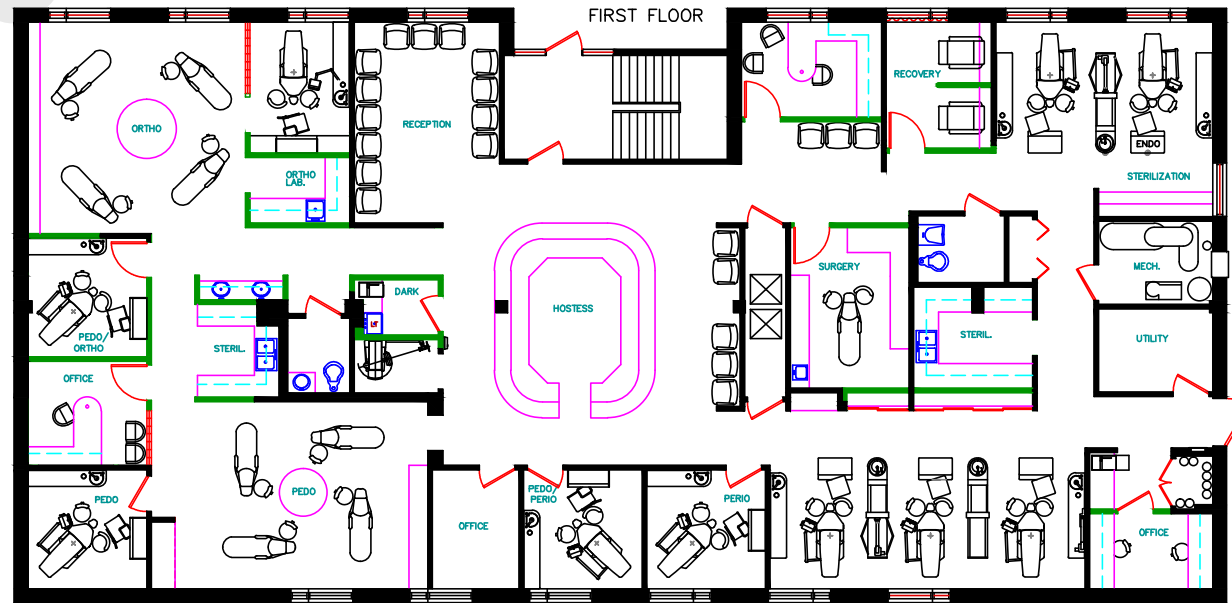

# GROUP

FULL LABORATORY - OUTBUILDING

SECOND FLOOR

FIRST FLOOR

13720 SQ.FT. TFD040331

TRUE FORM DESIGNS