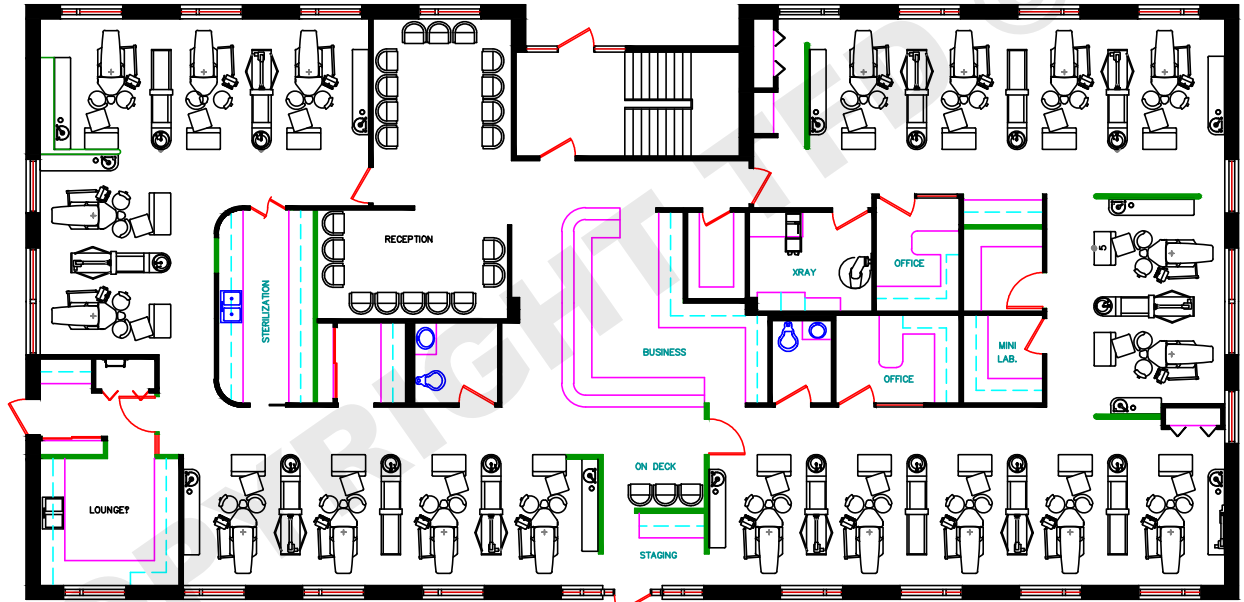

# GROUP

FULL LABORATORY - OUTBUILDING

SECOND FLOOR

FIRST FLOOR

13720 SQ.FT. TFD040331

TRUE FORM DESIGNS