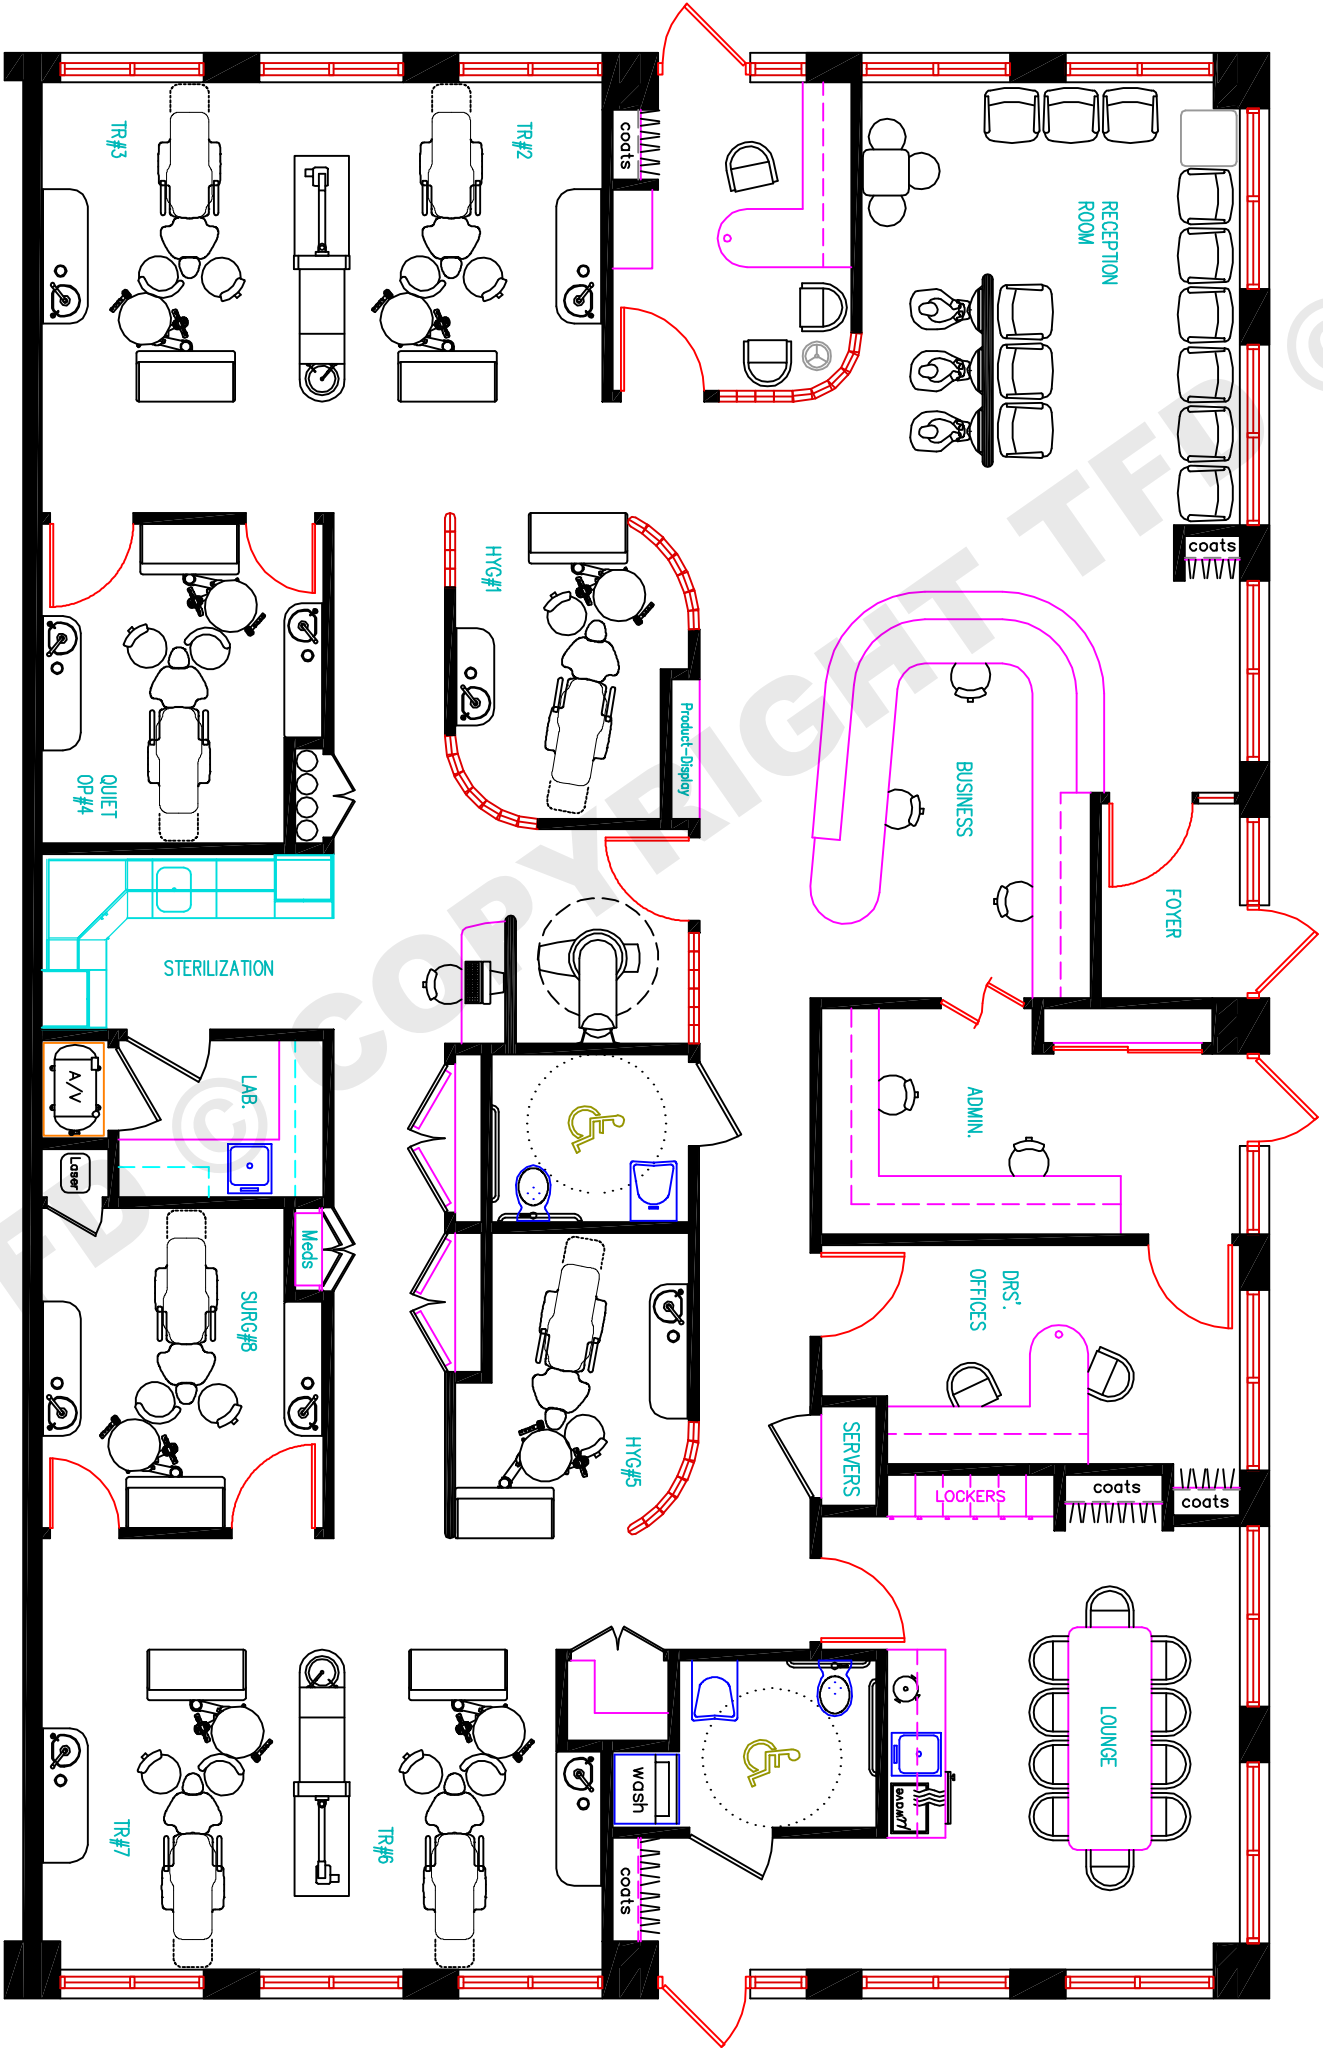

3,000 SQ.FT. TFD-120203
TRUE FORM DESIGNS

TFD ARCHITECTURE