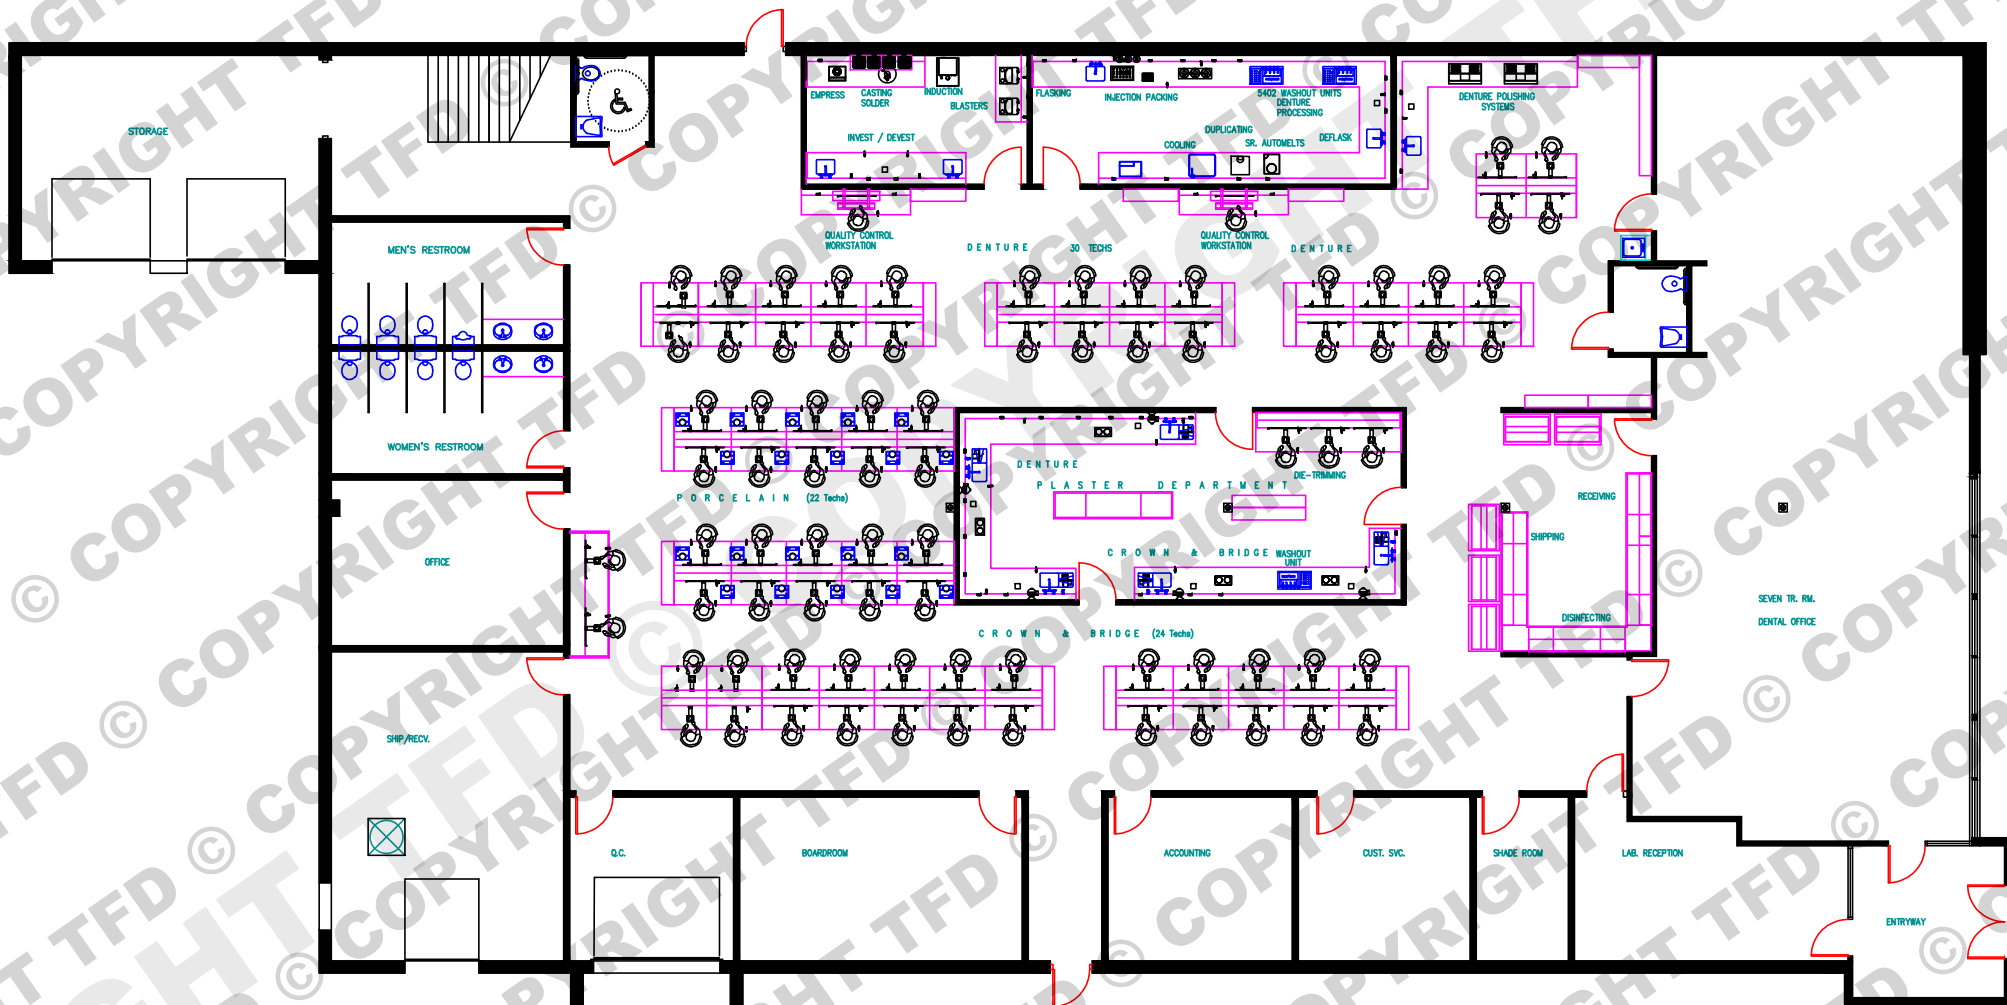

12
11
10
9
8
7
6
5
4
3
2
1

9115 SQ.FT. TFD050613
 TRUE FORM DESIGNS

CROWN & BRIDGE, SEATING FOR 20 TECHS WITH 4 FUTURE STATIONS.
 PORCELAIN, SEATING FOR 20 TECHS, WITH 2 FUTURE STATIONS
 DENTURE, SEATING FOR 24 TECHS WITH 6 FUTURE STATIONS.

FULL PROSTHETICS LABORATORY