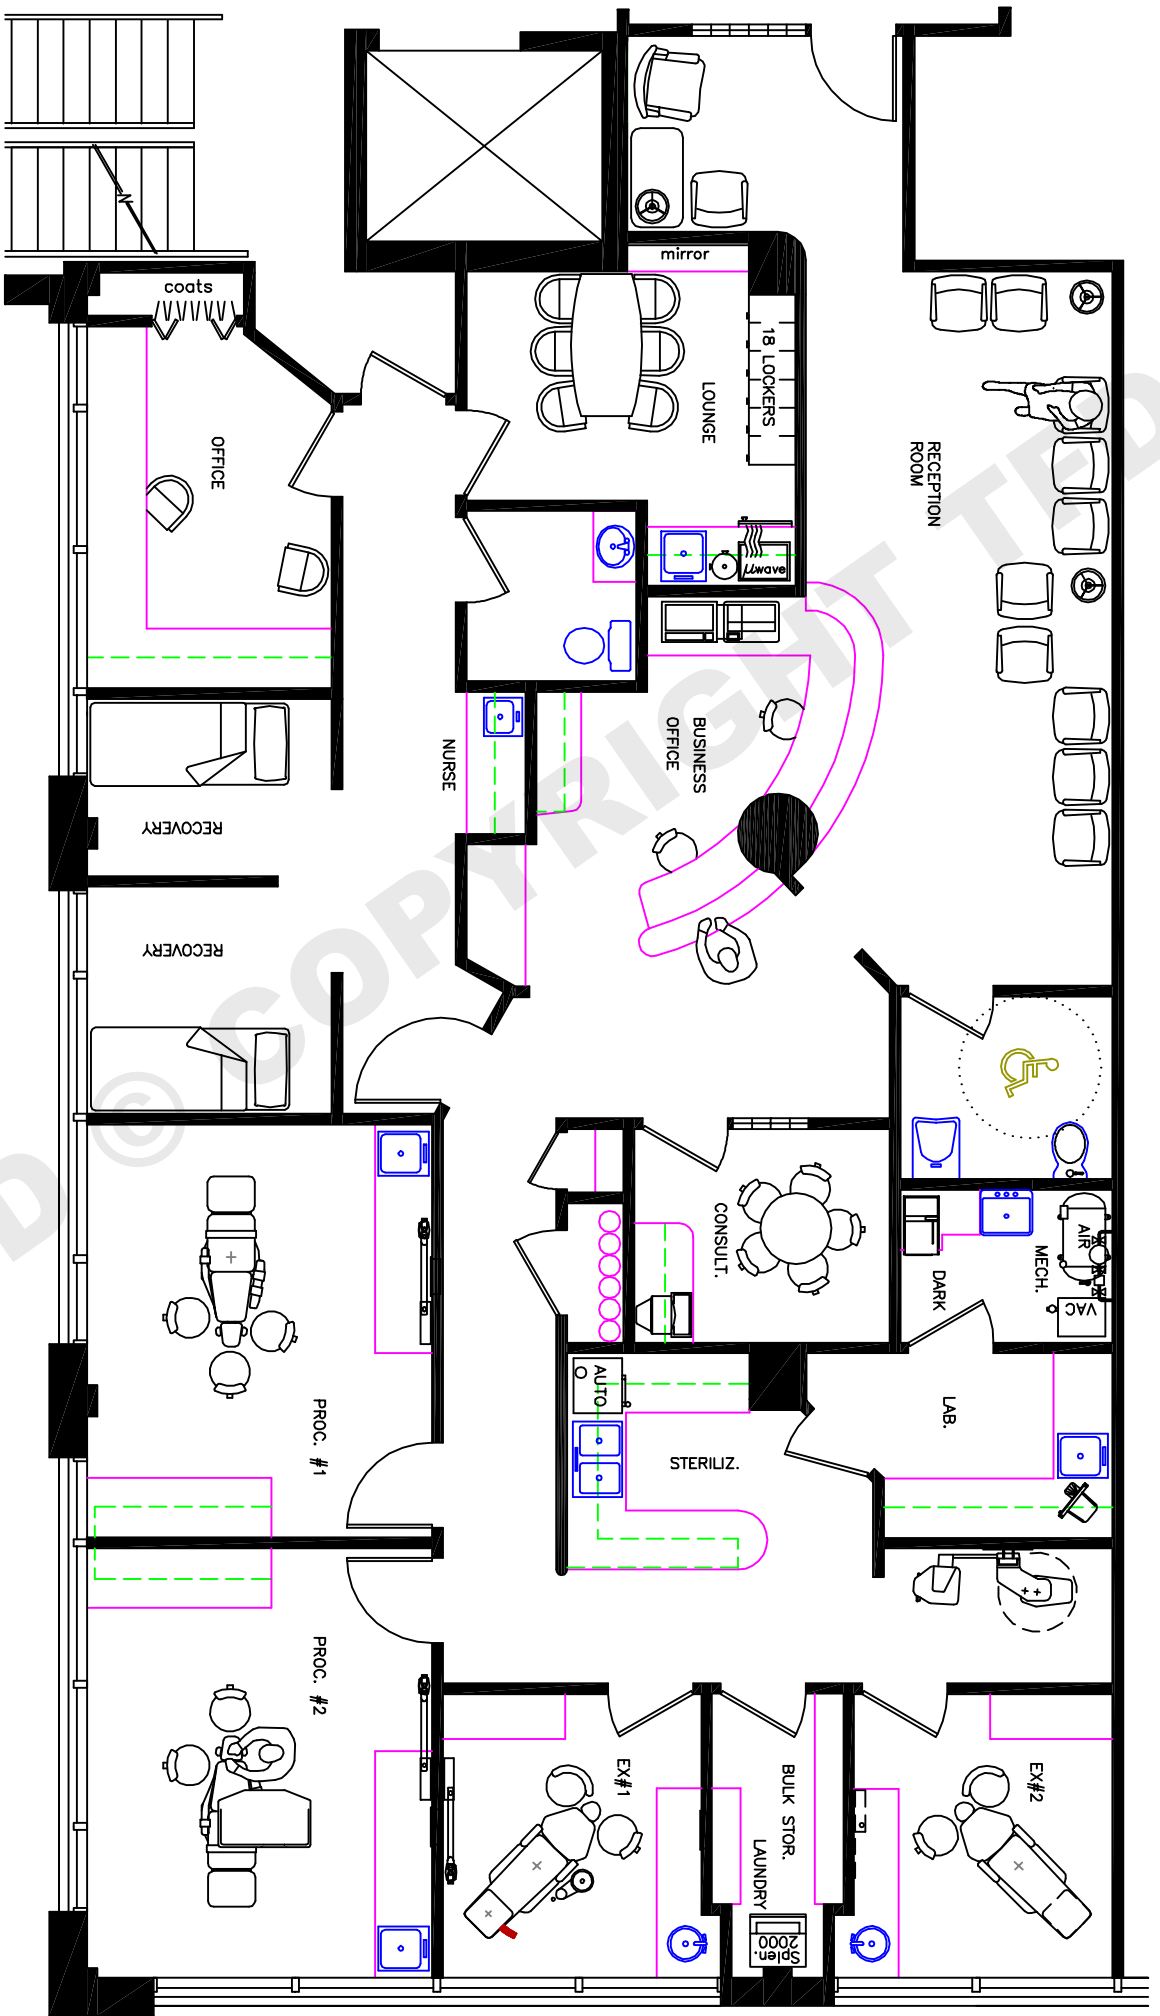

2317 SQ.FT. **TFD-030106**
TRUE FORM DESIGNS

ORAL SURGERY