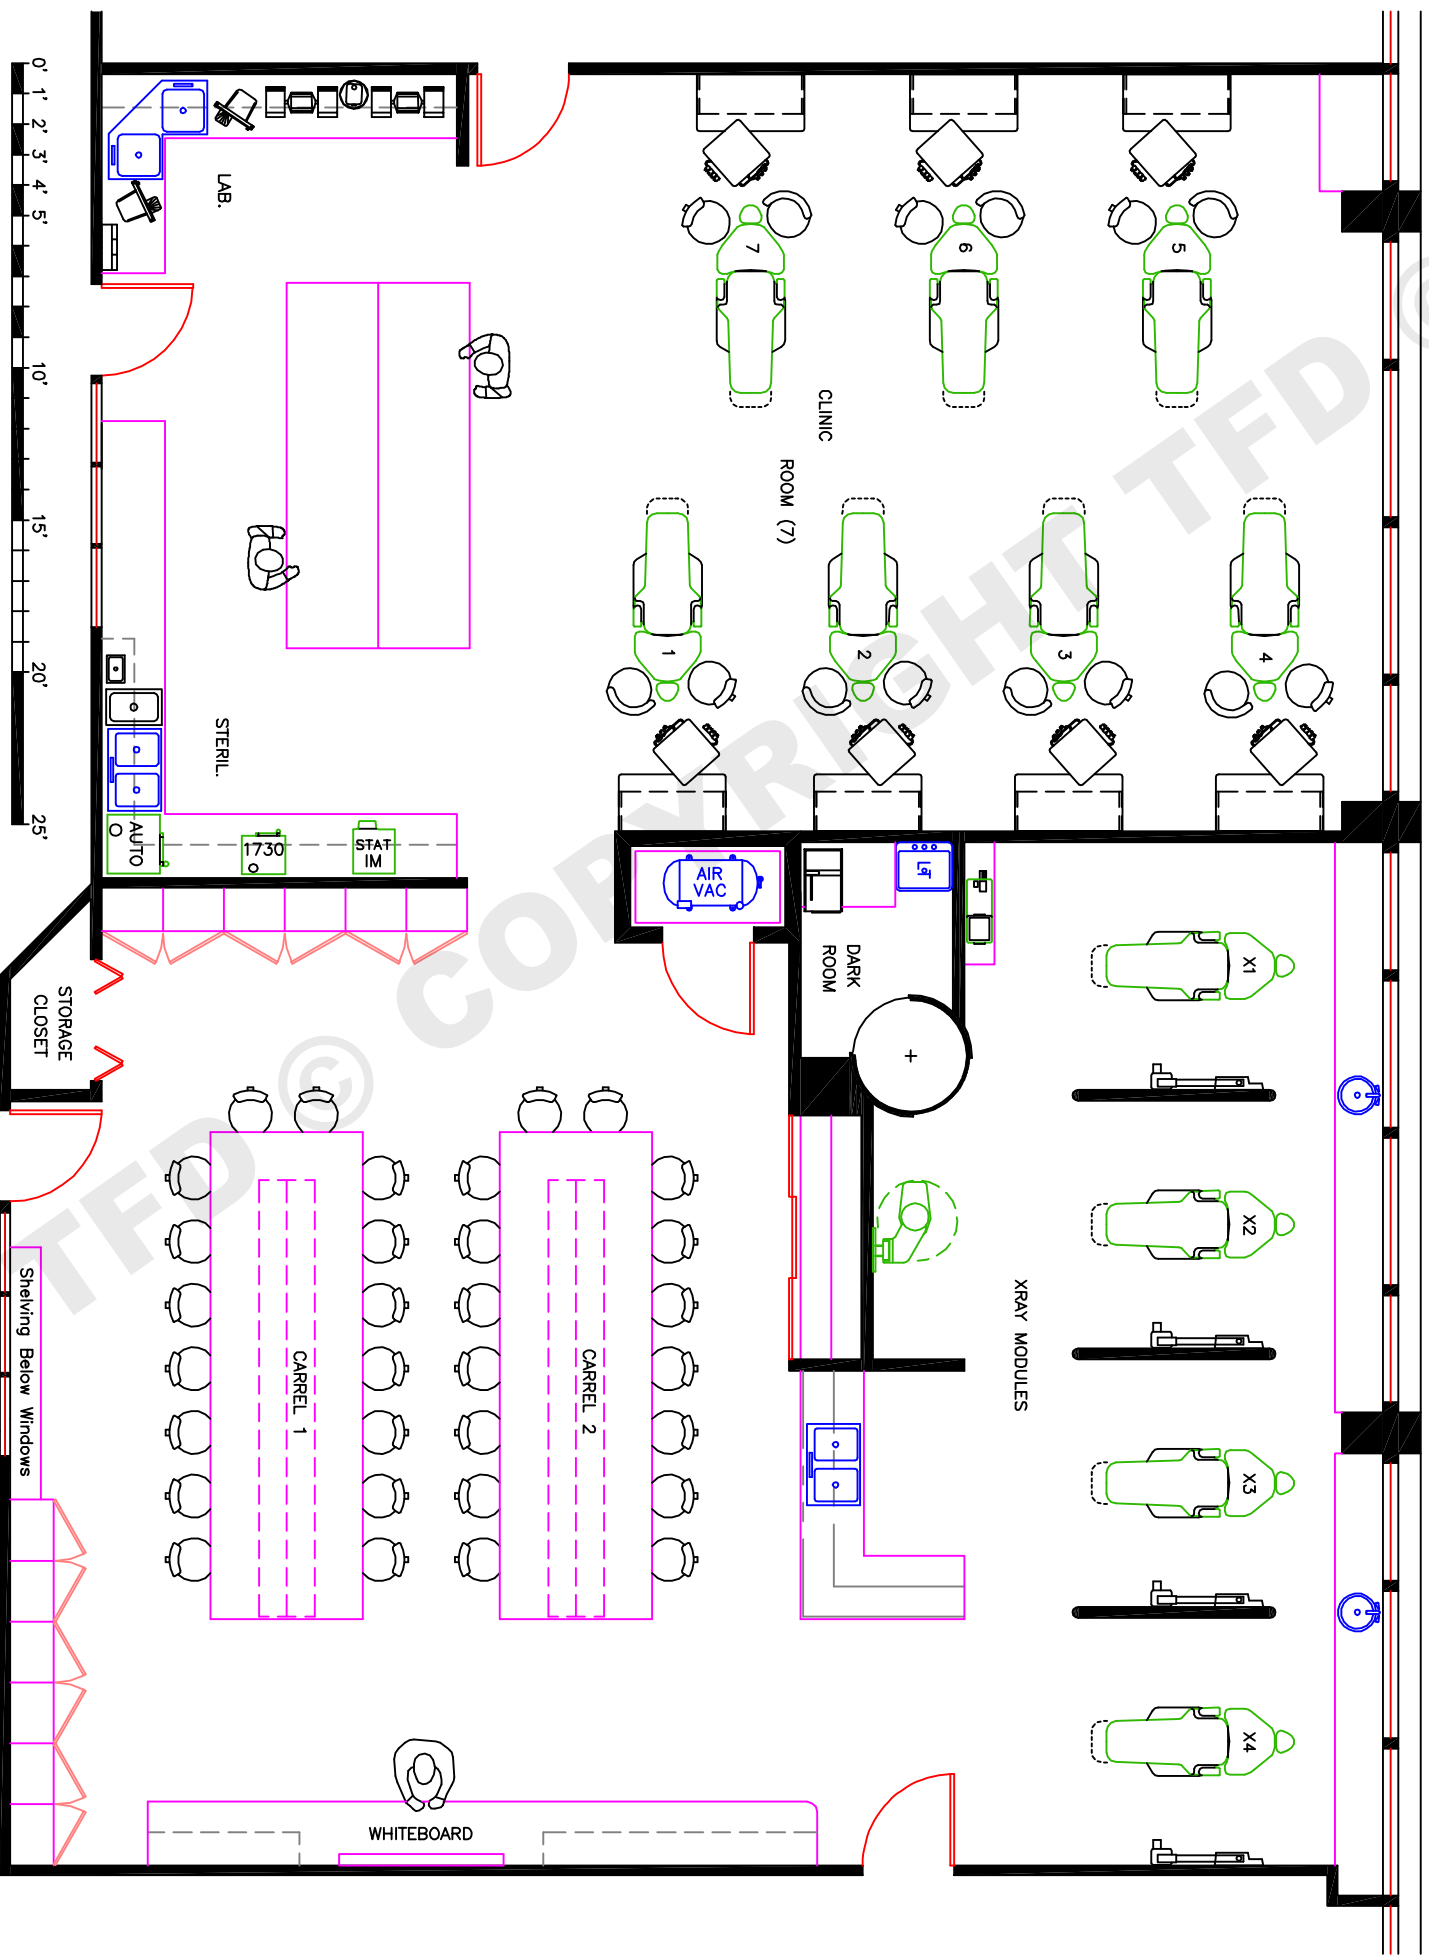

2608 SQ.FT. TFD-050721
TRUE FORM DESIGNS

SCHOOL