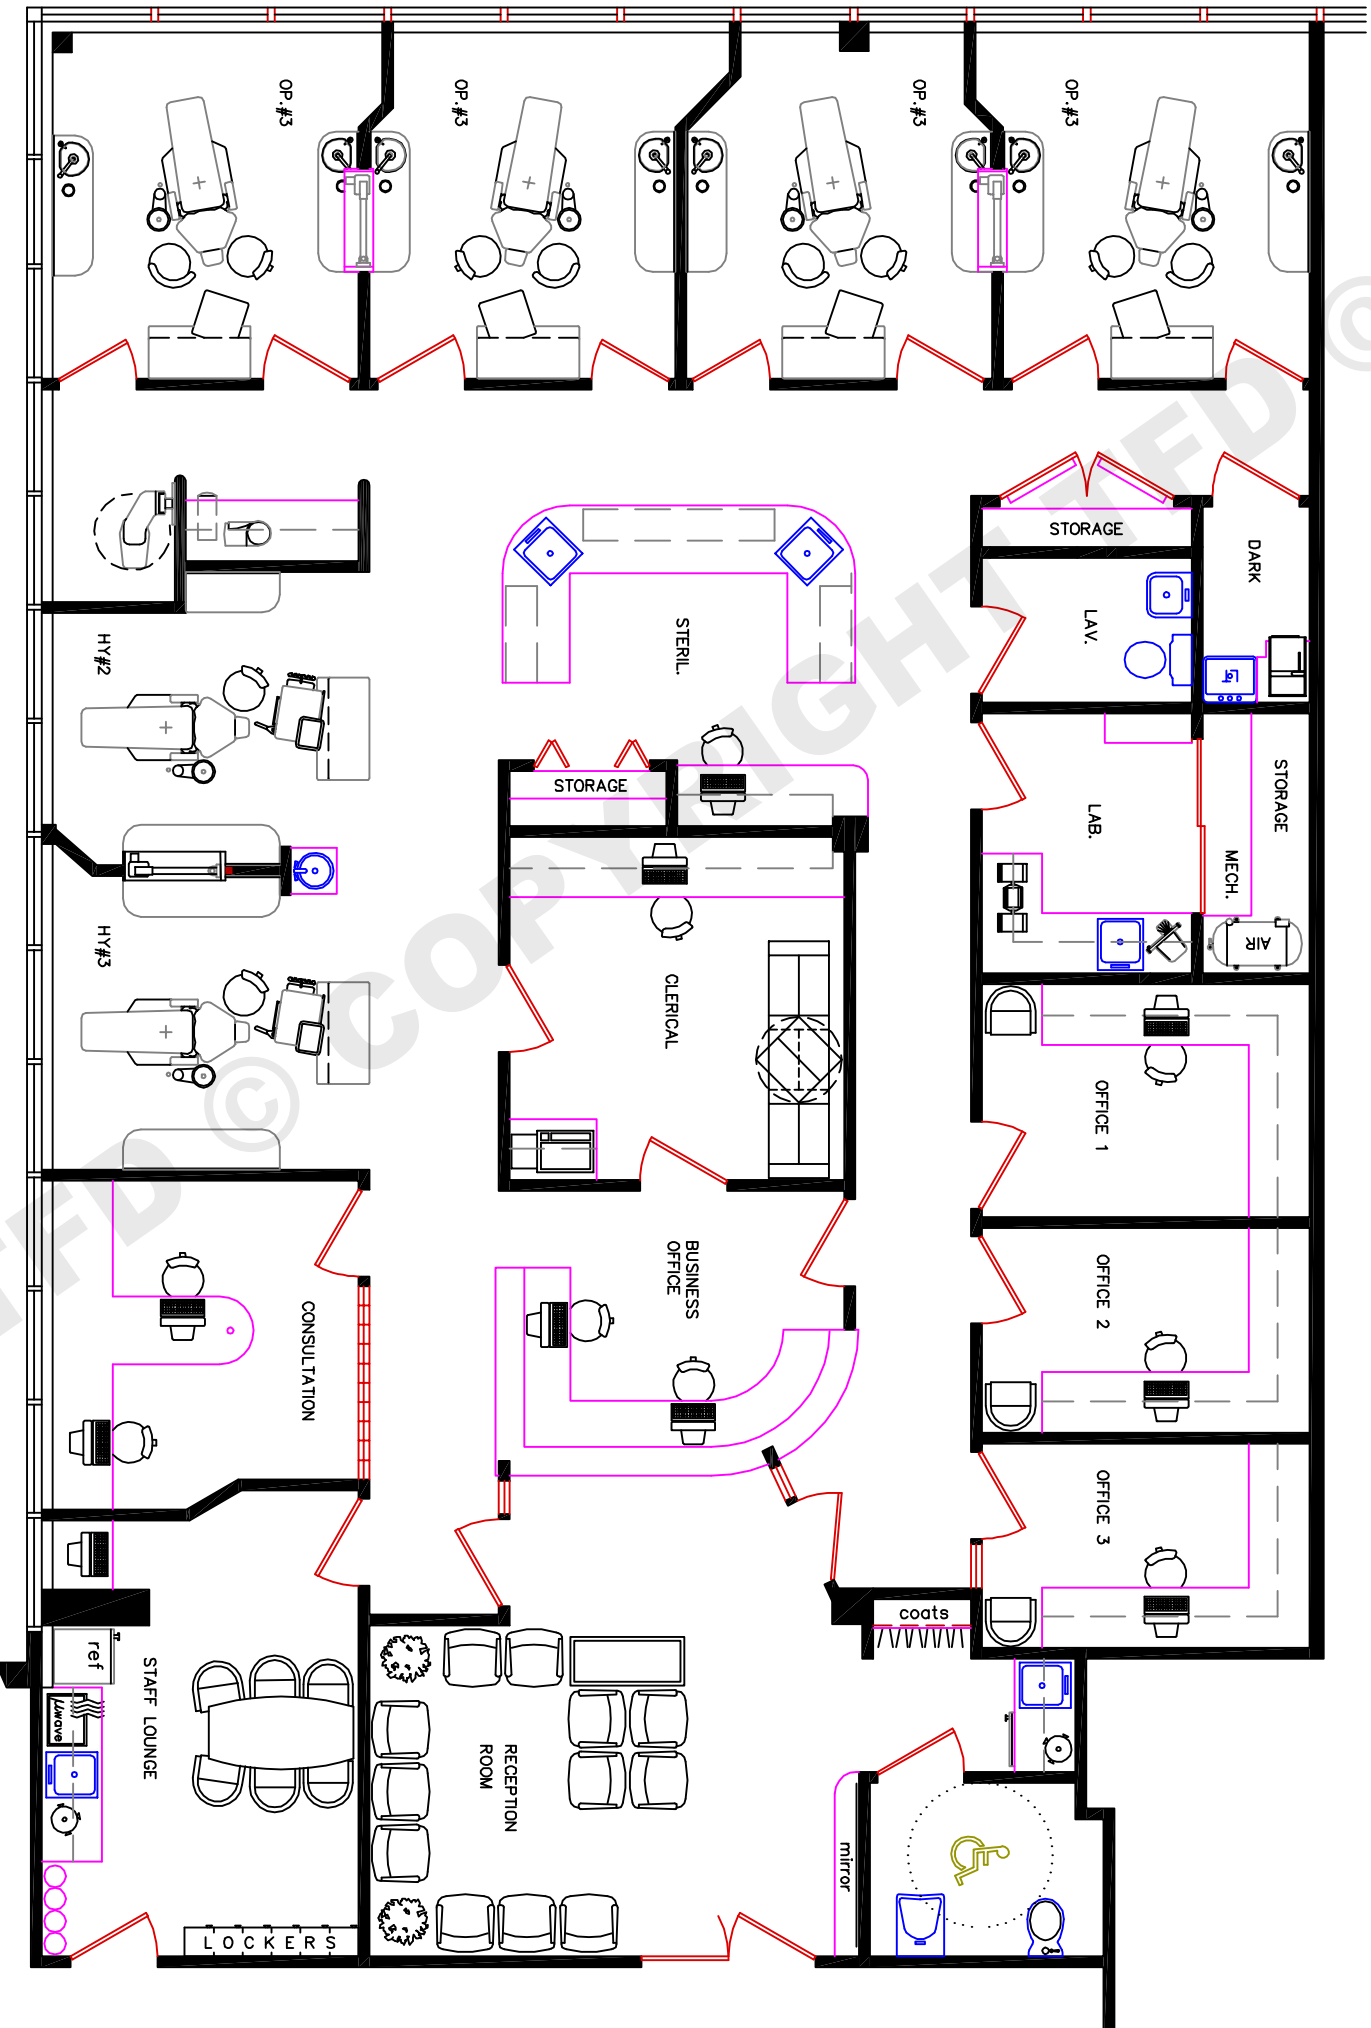

2918 SQ.FT. TFD-031216
TRUE FORM DESIGNS

PERIODONTIA